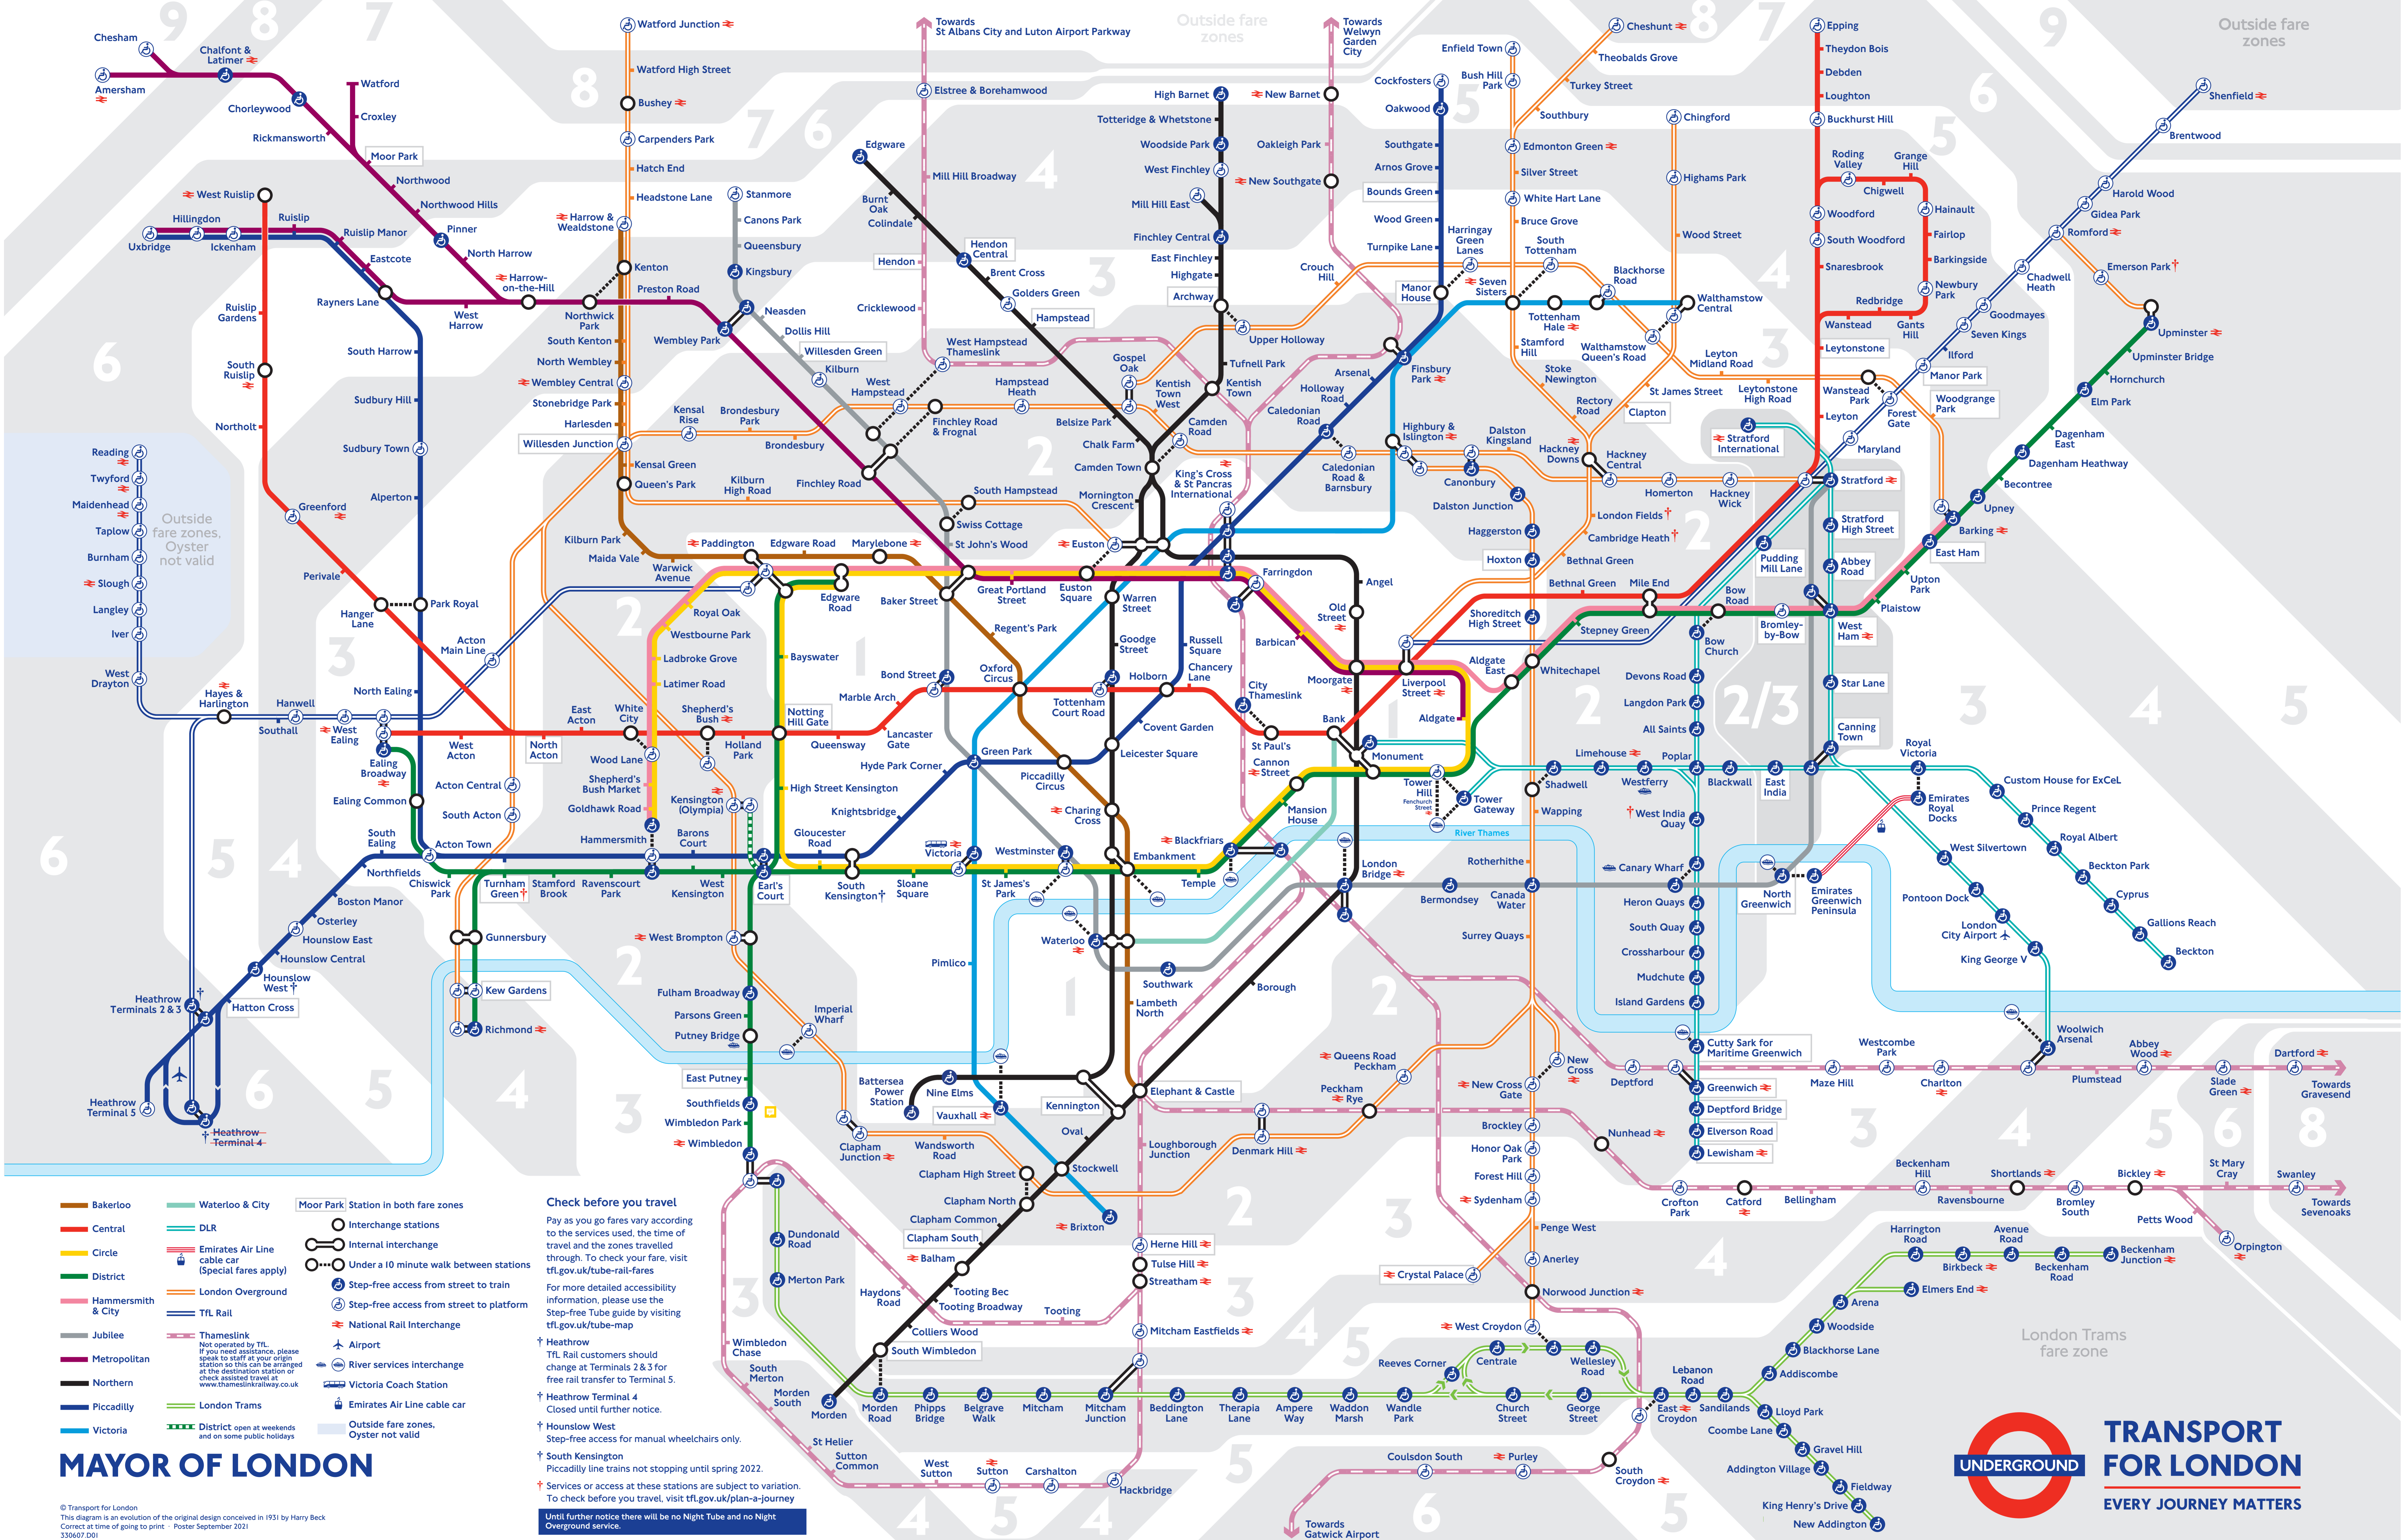

Tube map

Check your travel
tfl.gov.uk/travel-tools

24 hour travel information
0343 222 1234*

MAYOR OF LONDON

TRANSPORT FOR LONDON
UNDERGROUND
EVERY JOURNEY MATTERS

TfL Go, your new real-time travel app

Download TfL Go to plan your journey

Direct

DST 20

Bus only

Direct